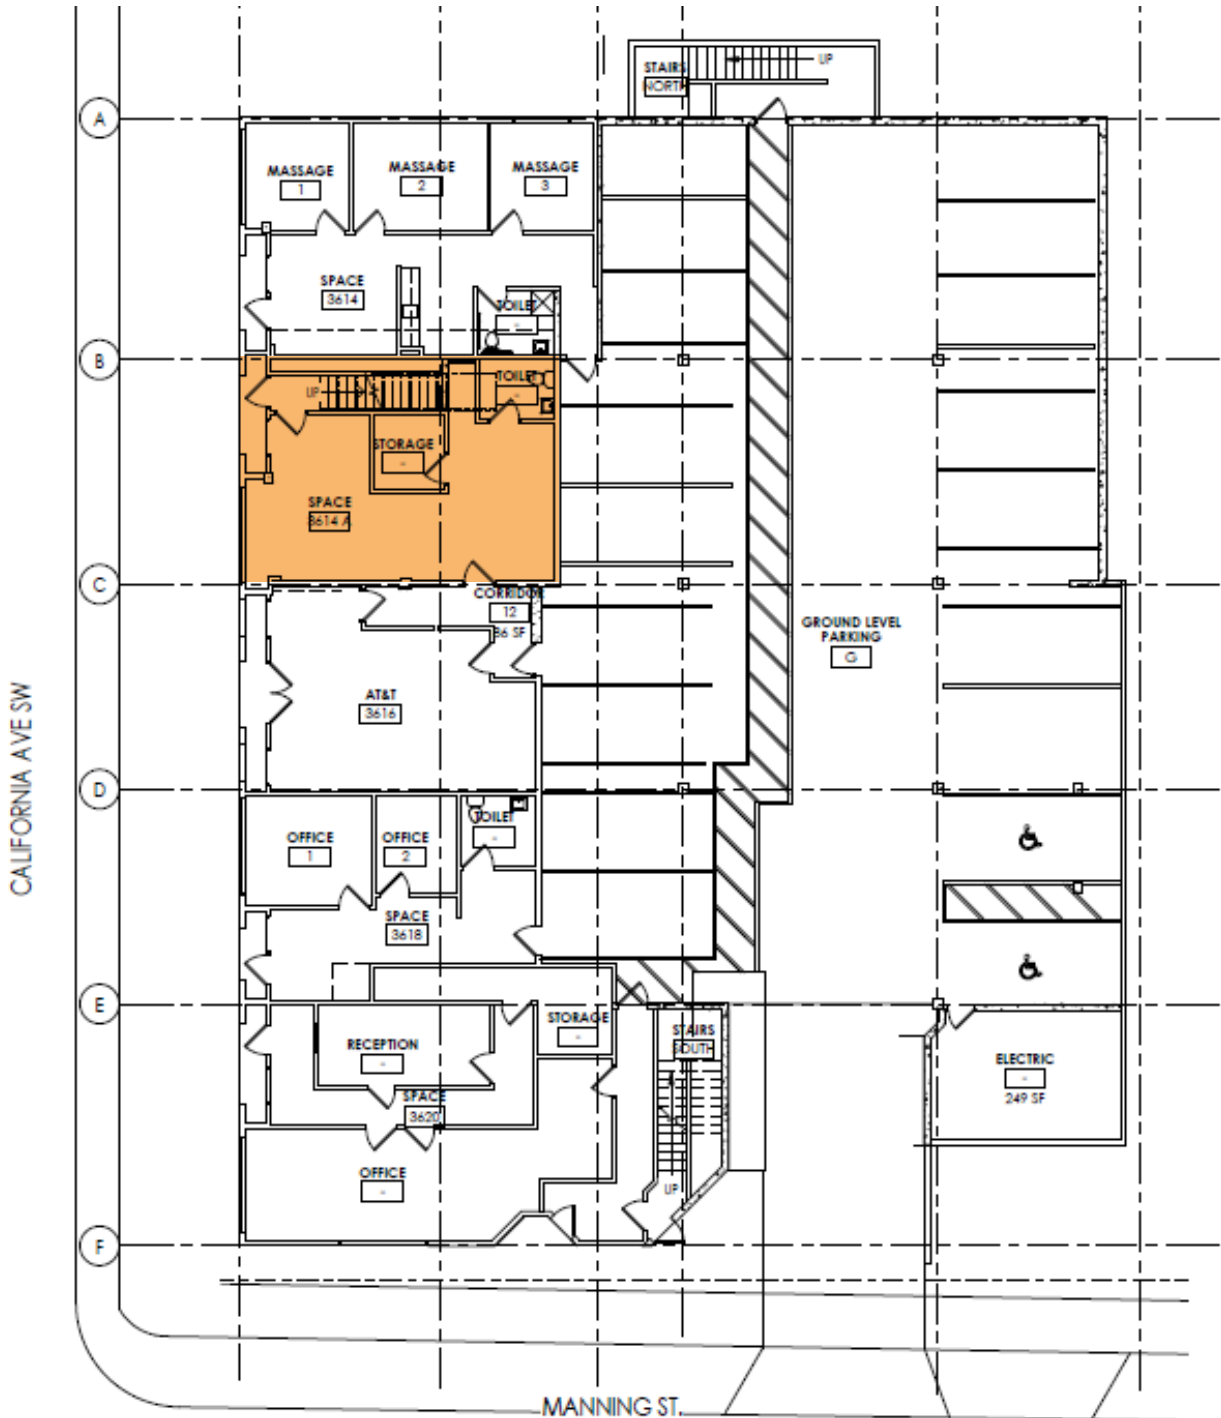

Manning Place has a street-facing retail space available for Lease in West Seattle's North Admiral neighborhood. Space includes private bathroom and storage space. Signage available.

California Avenue is the center of the neighborhood where you'll find coffee shops, a diverse mix of restaurants, unique boutiques and more. This neighborhood offers stunning views of Downtown Seattle, Elliot Bay and Mount Rainier.

3614 CALIFORNIA AVE SW

SEATTLE, WA 98116

FOR LEASE

FLOOR PLAN

3614 CALIFORNIA AVE SW

SEATTLE, WA 98116

FOR LEASE

DEMOGRAPHICS & AMENITIES